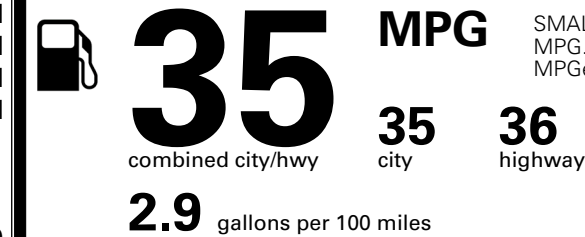

\$ 36,885.00

TOTAL ADDITIONAL WEIGHT: 16.9

*Additional terms and conditions apply.

**Kia Connect may be currently unavailable for some Model Year 2022 and newer vehicles sold or purchased in Massachusetts; please see owners.kia.com for more information.

EPA DOT Fuel Economy and Environment

Gasoline Vehicle

Fuel Economy

SMALL SUVs range from 14 to 138 MPG. The best vehicle rates 146 MPGe.

You save
\$1,500
 in fuel costs
 over 5 years
 compared to the
 average new vehicle.