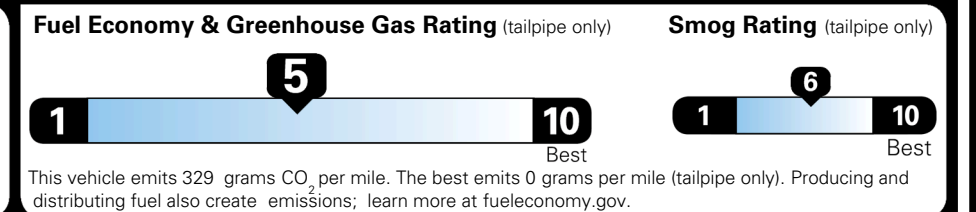

\$ 32,325.00

TOTAL ADDITIONAL WEIGHT: 7.3

EPA DOT Fuel Economy and Environment

Gasoline Vehicle

You spend
\$750
 more in fuel costs
 over 5 years
 compared to the
 average new vehicle.

Annual fuel cost
\$1,850