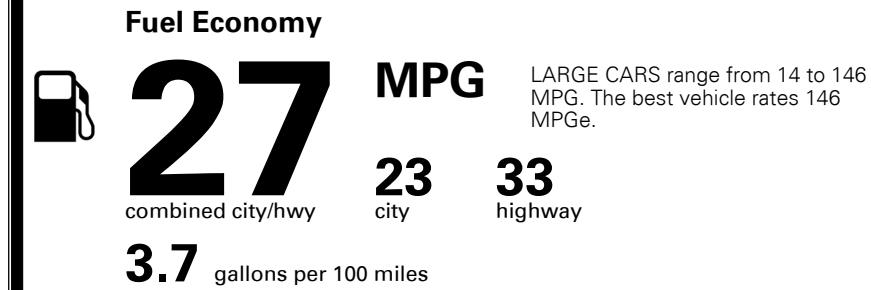

MSRP INCLUDING OPTIONS

INLAND FREIGHT AND HANDLING

TOTAL MANUFACTURER'S SUGGESTED RETAIL PRICE ▶

TOTAL ADDITIONAL WEIGHT:

\$ 33,490.00

Included
 Included
 Included
 Included
 Included
 Included
 Included
 Included
 Included

\$495.00
 \$4,400.00

\$ 38,385.00

\$ 1,175.00

\$ 39,560.00

EPA DOT Fuel Economy and Environment

Gasoline Vehicle

You spend \$750 more in fuel costs over 5 years compared to the average new vehicle.

Annual fuel cost \$1,850