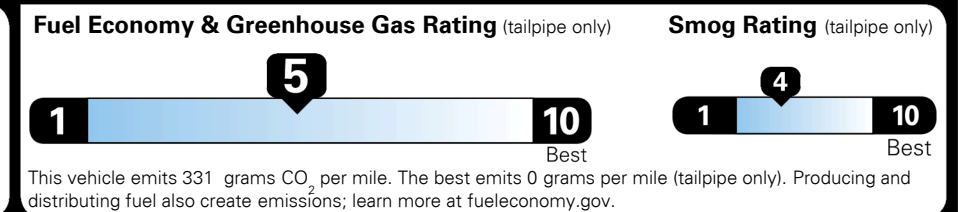

\$495.00
 \$4,400.00

\$ 38,385.00

\$ 1,175.00

\$ 39,560.00

EPA DOT Fuel Economy and Environment

Gasoline Vehicle

You spend \$750 more in fuel costs over 5 years compared to the average new vehicle.

Annual fuel cost \$1,850