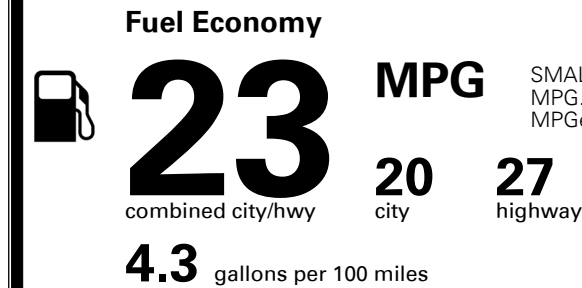

EPA DOT Fuel Economy and Environment

Gasoline Vehicle

SMALL SUVs range from 14 to 125 MPG. The best vehicle rates 146 MPGe.

You spend \$2,250 more in fuel costs over 5 years compared to the average new vehicle.