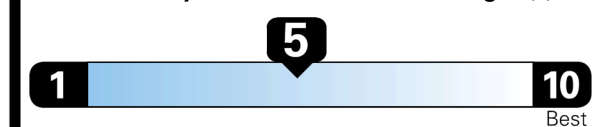

Fuel Economy & Greenhouse Gas Rating (tailpipe only)