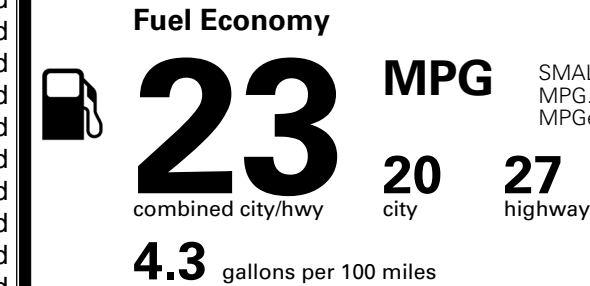

EPA DOT Fuel Economy and Environment

Gasoline Vehicle

SMALL SUVs range from 14 to 138 MPG. The best vehicle rates 146 MPGe.

You spend
$2,250
more in fuel costs
over 5 years
compared to the
average new vehicle.

Annual fuel cost
$2,150

Fuel Economy & Greenhouse Gas Rating (tailpipe only)