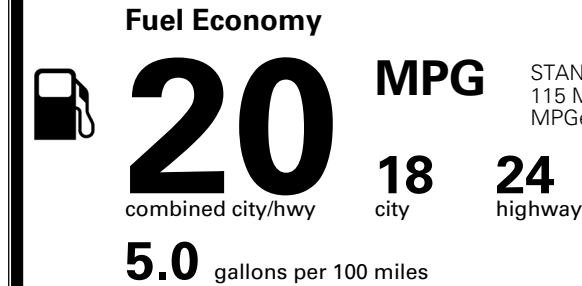

\$495.00
 \$625.00
 \$395.00
 \$75.00

MSRP INCLUDING OPTIONS

\$ 53,380.00

INLAND FREIGHT AND HANDLING

\$ 1,545.00

TOTAL MANUFACTURER'S SUGGESTED RETAIL PRICE ▶

\$ 54,925.00

TOTAL ADDITIONAL WEIGHT: 15.9

EPA DOT Fuel Economy and Environment

Gasoline Vehicle

STANDARD SUVs range from 13 to 115 MPG. The best vehicle rates 146 MPGe.

You spend
\$3,500
 more in fuel costs
 over 5 years
 compared to the
 average new vehicle.

Annual fuel cost
\$2,300

Fuel Economy & Greenhouse Gas Rating (tailpipe only) Smog Rating (tailpipe only)

This vehicle emits 429 grams CO₂ per mile. The best emits 0 grams per mile (tailpipe only). Producing and distributing fuel also create emissions; learn more at fueleconomy.gov.