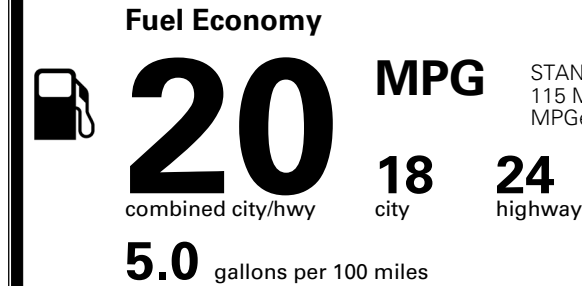

\$ 1,545.00

TOTAL MANUFACTURER'S SUGGESTED RETAIL PRICE ▶

\$ 51,215.00

TOTAL ADDITIONAL WEIGHT: 25.0

*Additional terms and conditions apply.
 **Kia Connect may be currently unavailable for some Model Year 2022 and newer vehicles sold or purchased in Massachusetts; please see owners.kia.com for more information.
 NOTE: When you purchase this vehicle, Kia America, Inc. collects personal information you provide to the dealership. For information on our collection and use of personal information and your rights, please see our Privacy Policy on www.kia.com.

EPA DOT Fuel Economy and Environment

Gasoline Vehicle

STANDARD SUVs range from 13 to 115 MPG. The best vehicle rates 146 MPGe.

You spend
\$3,500
 more in fuel costs
 over 5 years
 compared to the
 average new vehicle.

Annual fuel cost
\$2,300

Fuel Economy & Greenhouse Gas Rating (tailpipe only) Smog Rating (tailpipe only)

This vehicle emits 429 grams CO₂ per mile. The best emits 0 grams per mile (tailpipe only). Producing and distributing fuel also create emissions; learn more at fueleconomy.gov.